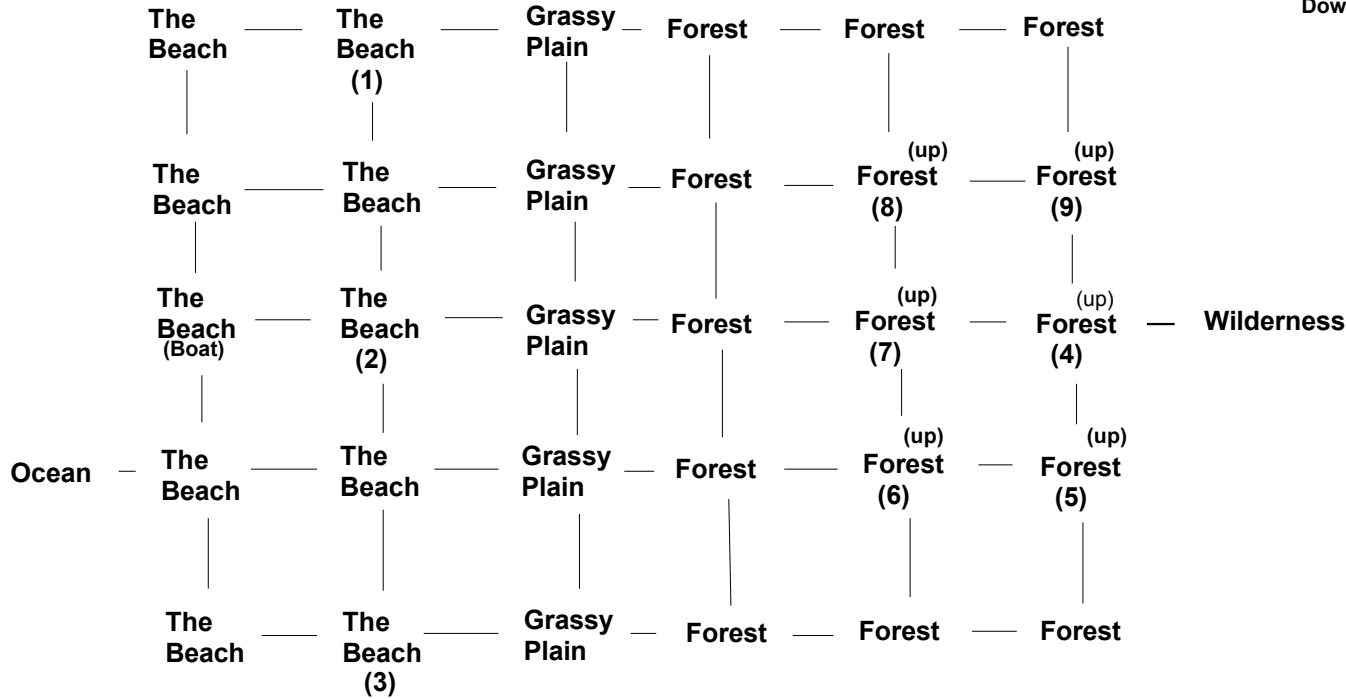

# Western Beach

- 1. A Tent ---
- 2. A Large Tent ---
- 3. A Tent ---

## Treehouses

- East to 4
- South to 5
- East to 6
- East to 7
- West to 8
- North to 9
- Enter treehouse "In The Trees"

Notes: - Wilderness directions from Heart of NewLensmoor W-142, NW-80  
 - Orc soldiers attack on sight.

Map by: Cragon